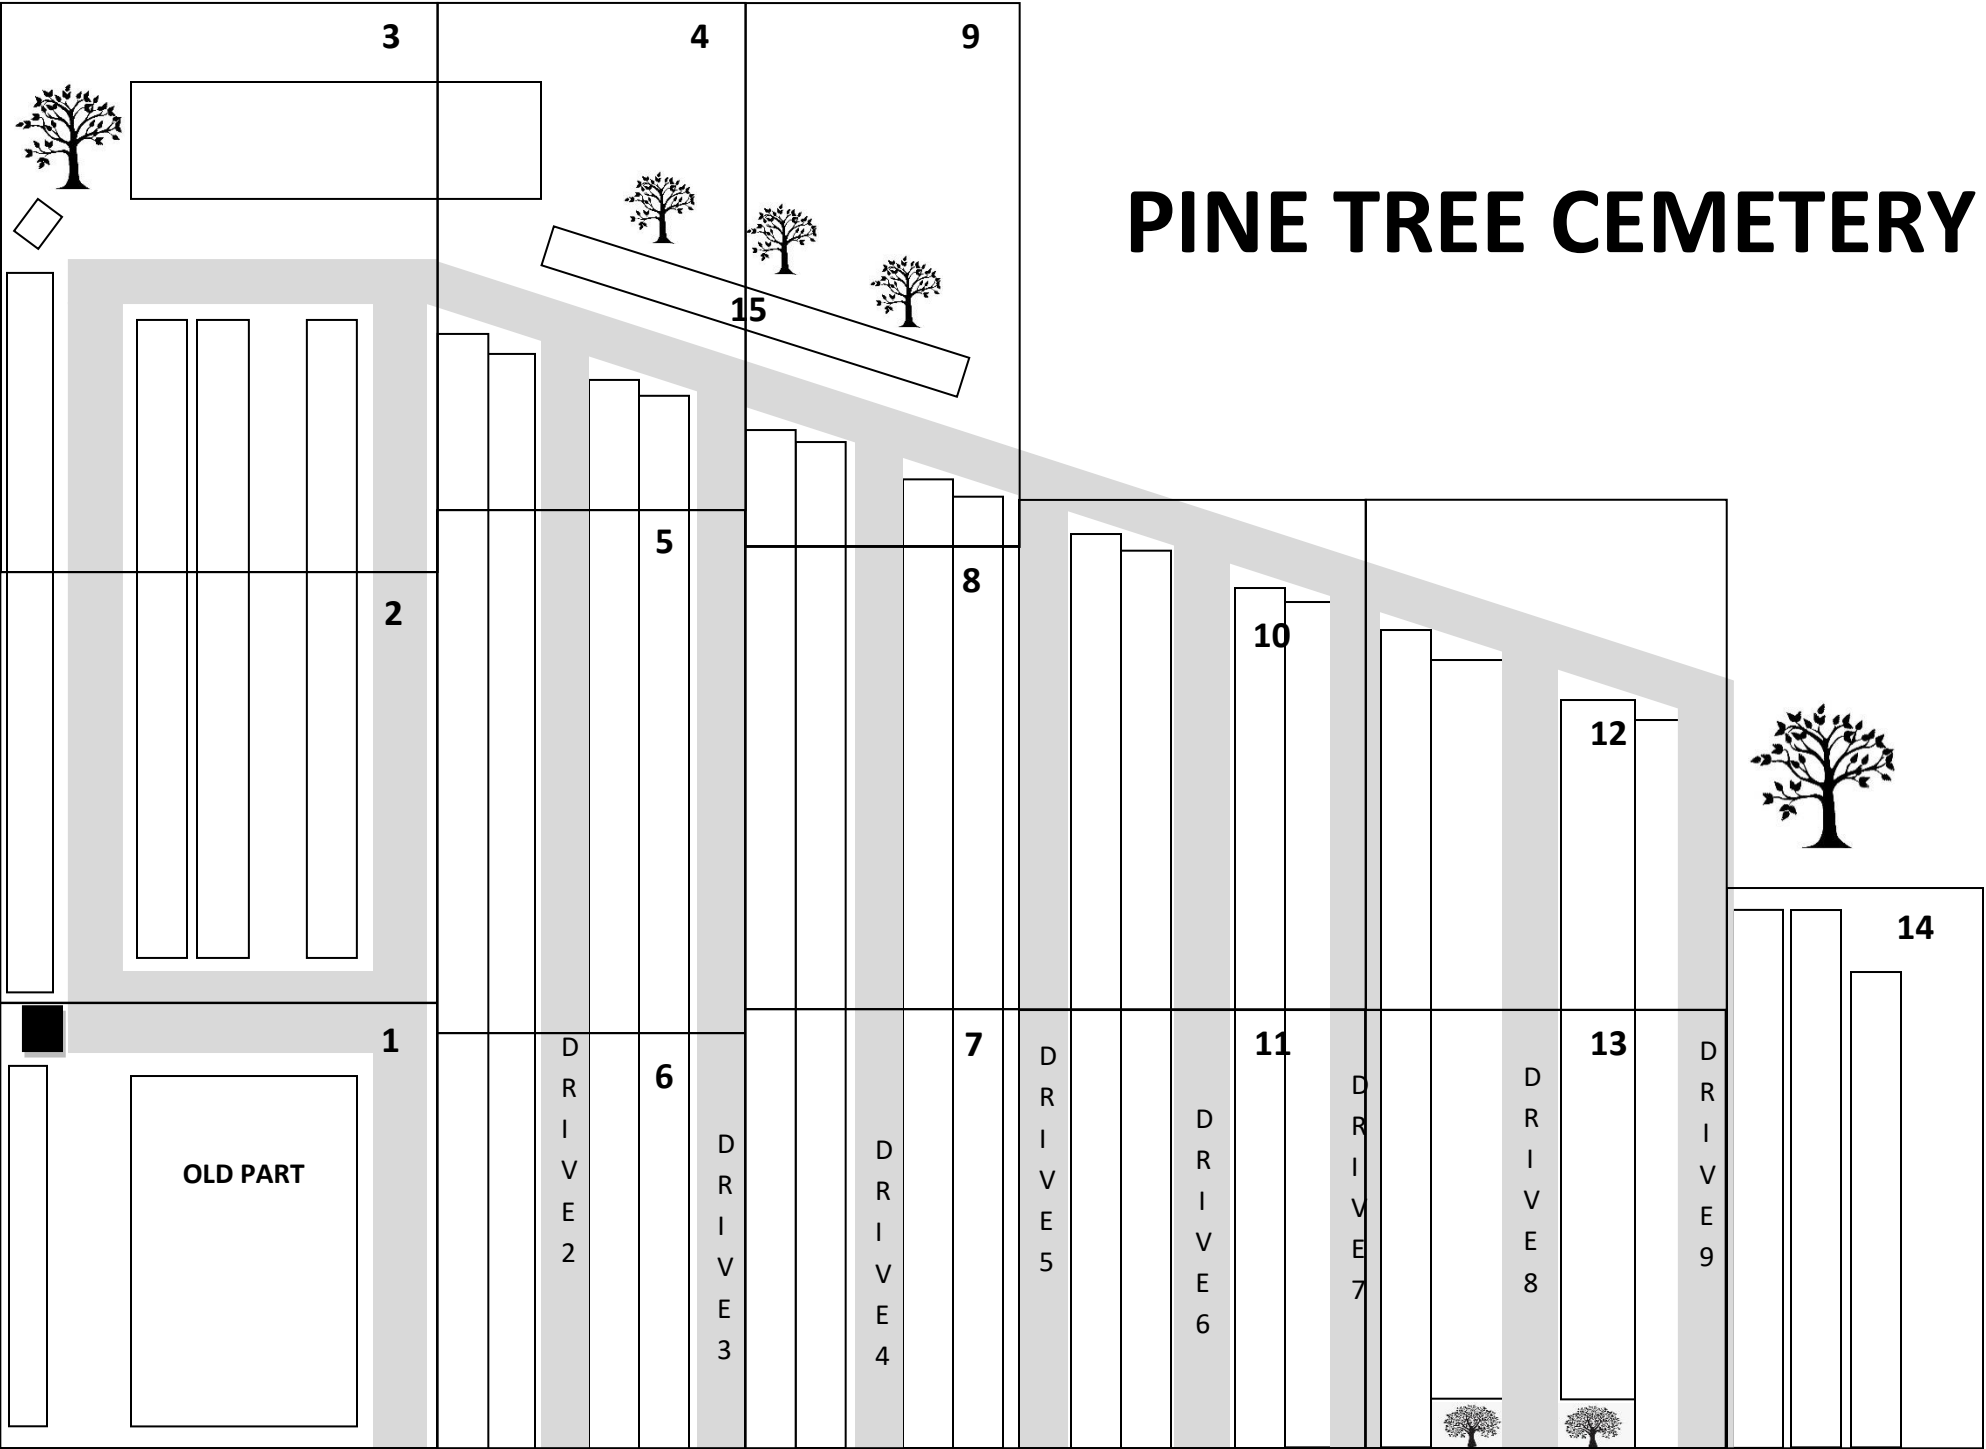

PINE TREE CEMETERY

ROUTE 11